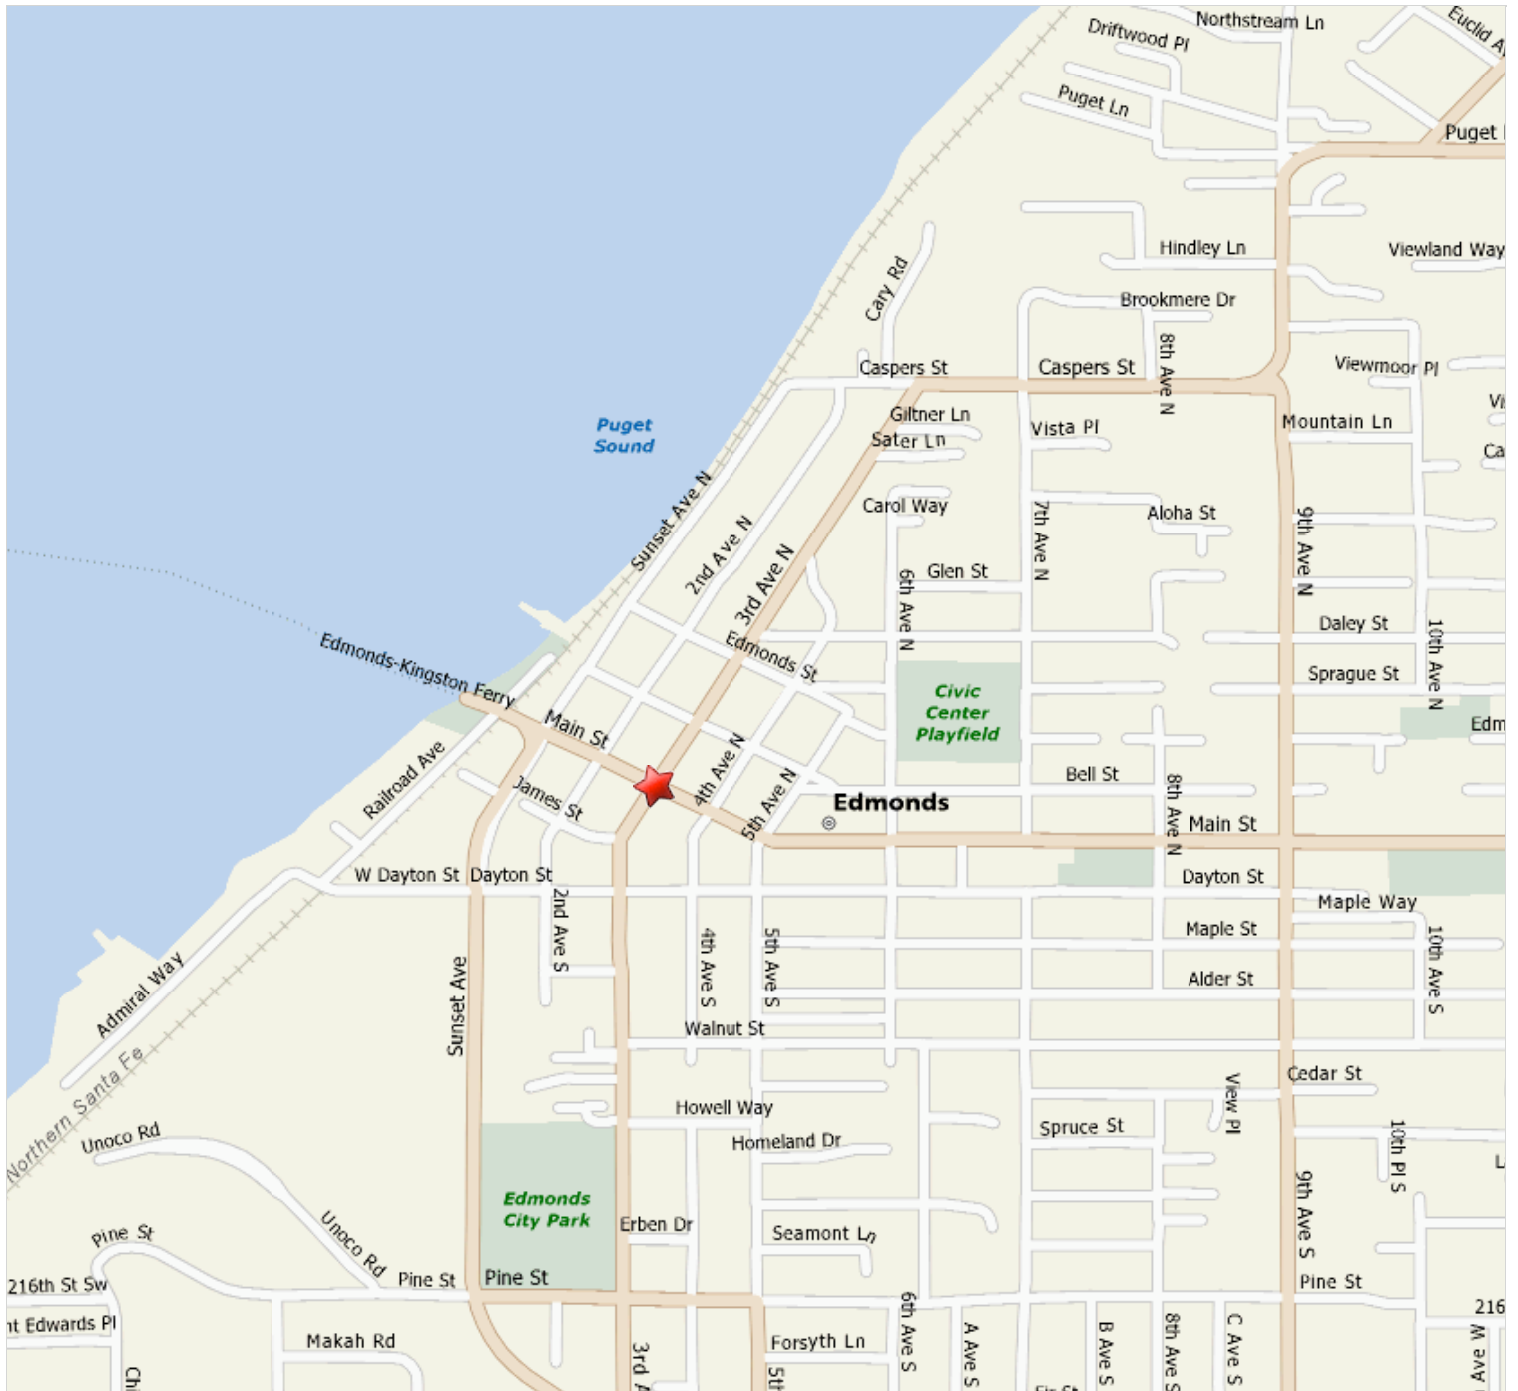

 **Sorry!** When printing directly from the browser your map may be incorrectly cropped. To print the entire map, try clicking the **"Printer-Friendly"** link at the top of your results page.

**★ Chanterelle:**

425-774-0650  
316 Main St  
Edmonds, WA 98020, US

 **Sorry!** When printing directly from the browser your map may be incorrectly cropped. To print the entire map, try clicking the **"Printer-Friendly"** link at the top of your results page.